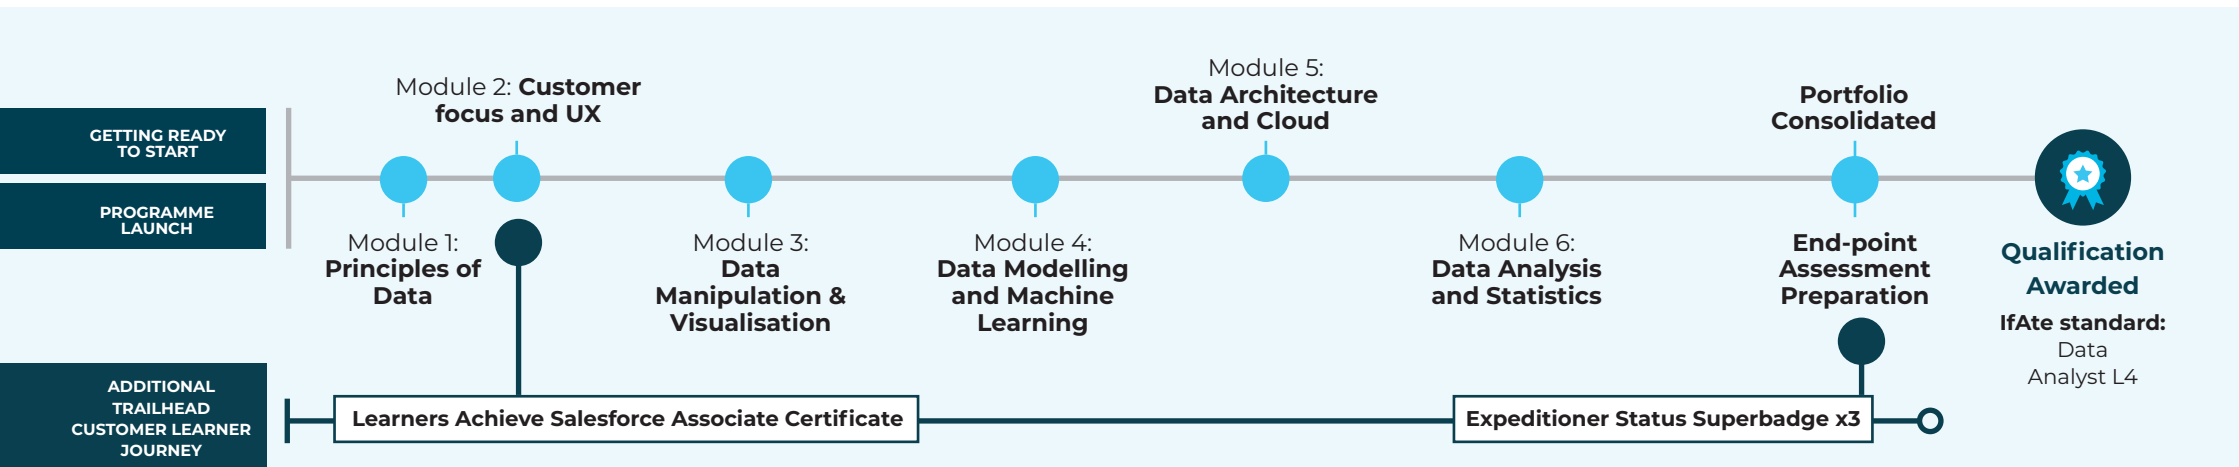

A fully funded programme designed to transform your talent and workplace

Data Analyst Level 4 Apprenticeship & Salesforce Associate Certification - with Tableau

Build the skills and capabilities you need throughout your organisation to deliver insight-based business decisions.

Upskill or reskill your existing workforce, and create Business Analysts for the modern day workplace.

Recruit and harness a new talent pathway – QA can help you cost-effectively recruit diverse, ambitious talent into your business and help you build a pipeline of strong analytical talent.

Learners benefit from a flexible and blended learning journey, helping them apply technical data solutions to a range of real-life scenarios – gaining valuable workplace skills faster.

TRAILHEAD

Qualifications:

- Level 4 Data Analyst Apprenticeship
- Salesforce Associate Certificate

Explore the Trailhead learning platform here.

<https://trailhead.salesforce.com/>

This programme is suitable for roles including:

- Data Analyst
- Customer Data Analyst
- Digital Marketing Analyst
- HR Analyst
- Junior Analyst

Tools & Technologies: Salesforce, Visual Studio, Python and R.

TYPICAL PROGRAMME DURATION: 15 MONTHS (+ 3 MONTHS FOR END-POINT-ASSESSMENT)

FOR MORE INFORMATION PLEASE CONTACT
0333 060 7701 | www.qa.com/contact